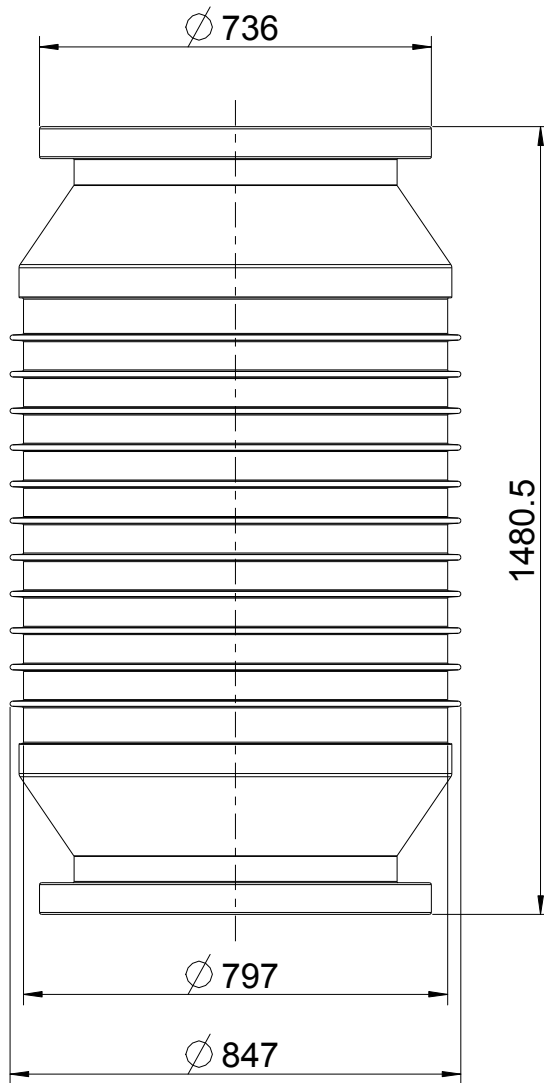

DETAIL A
SCALE 0.200

SCALE 0.100

004					
003					
002					
001	Modified neck				
000	Initial Drawing	00/00/00			
Rev.	Description	Date			

	JFC Polska Sp. Z o.o.						
	Description: PS500/WWT-DR						
Date:	Feb-06-15	Drawn by:	Lukasz Turski	Sheet:	1 of 3	Part Number:	P-800R-600AC-REV001
Scale:	Not To Scale	Approved by:	---	Drw. Rev.:	001	Drawing Number:	P-800R-600AC-REV001
<small>This document and its informational content are strictly confidential and are the sole property of JFC Polska Sp. Z o.o. and JFC Manufacturing Co. Ltd. and may not be copied or reproduced in any form, without prior written consent of JFC Polska Sp. Z o.o. and JFC Manufacturing Co. Ltd.</small>							

- Notes:
1. Material:
 2. General
 3. Colour:
 4. Symmetry may be assumed
 5. Weight:.....kgs
 6. All dimensions in mm

				JFC Polska Sp. Z o.o.				
		Description:		WWT-R				
004		Date:	Jun-23-15	Drawn by:	Lukasz Turski	Sheet:	3 of 3	
003		Scale:	Not To Scale	Approved by:	---	Part Number:	PI-800R-600AC_REV001	
002				Drw. Rev.:	---	Drawing Number:	PI-800R-600AC-REV001	
001								
000	Initial Drawing	Date	00/00/00					
Rev.	Description	Date	This document and its informational content are strictly confidential and are the sole property of JFC Polska Sp. Z o.o. and JFC Manufacturing Co. Ltd. and may not be copied or reproduced in any form, without prior written consent of JFC Polska Sp. Z o.o. and JFC Manufacturing Co. Ltd.					