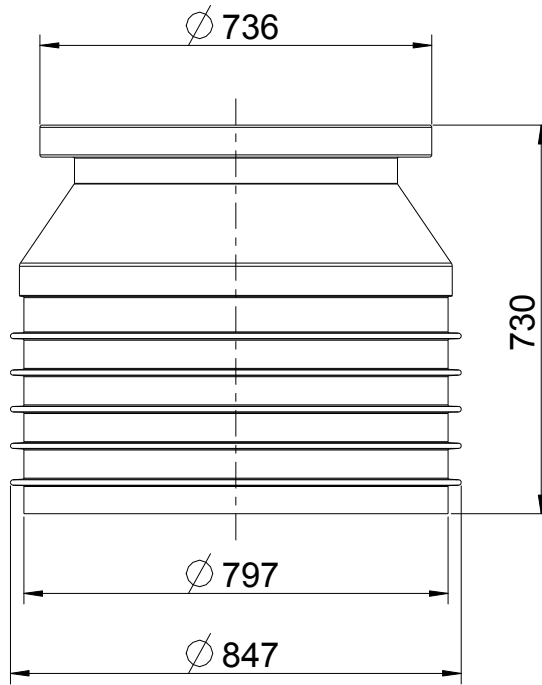

DETAIL A
SCALE 0.200

SCALE 0.100

004					
003					
002					
001	Modified neck				
000	Initial Drawing	00/00/00			
Rev.	Description	Date			

	JFC Polska Sp. Z o.o.						
	Description: PS500/WWT-DR						
Date:	Feb-06-15	Drawn by:	Lukasz Turski	Sheet:	1 of 3	Part Number:	P-800R-600AC-REV001
Scale:	Not To Scale	Approved by:	---	Drw. Rev.:	001	Drawing Number:	P-800R-600AC-REV001
<small>This document and its informational content are strictly confidential and are the sole property of JFC Polska Sp. Z o.o. and JFC Manufacturing Co. Ltd. and may not be copied or reproduced in any form, without prior written consent of JFC Polska Sp. Z o.o. and JFC Manufacturing Co. Ltd.</small>							

- Notes:
1. Material:
 2. General
 3. Colour:
 4. Symmetry may be assumed
 5. Weight:.....kgs
 6. All dimensions in mm

				JFC Polska Sp. Z o.o.				
		Description:		WWT-R				
004		Date:	Jun-23-15	Drawn by:	Lukasz Turski	Sheet:	3 of 3	
003		Scale:	Not To Scale	Approved by:	---	Part Number:	PI-800R-600AC_REV001	
002				Drw. Rev.:	---	Drawing Number:	PI-800R-600AC-REV001	
001								
000	Initial Drawing	Date	00/00/00					
Rev.	Description	Date	This document and its informational content are strictly confidential and are the sole property of JFC Polska Sp. Z o.o. and JFC Manufacturing Co. Ltd. and may not be copied or reproduced in any form, without prior written consent of JFC Polska Sp. Z o.o. and JFC Manufacturing Co. Ltd.					