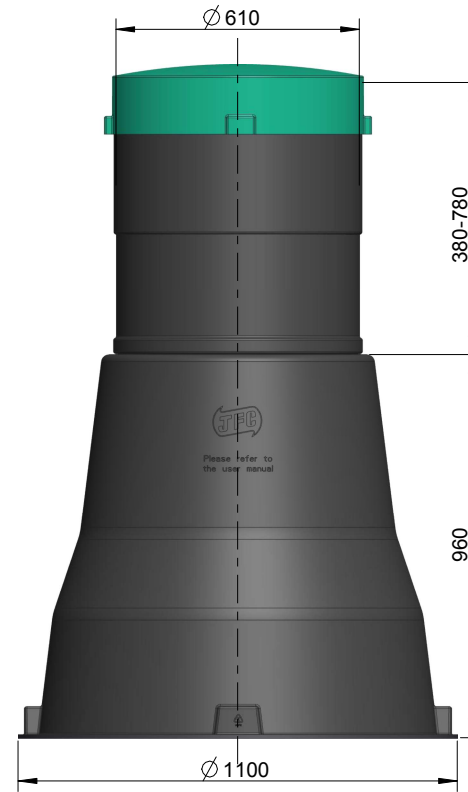

		JFC Polska Sp. Z o.o.			
		Description:			
		DW600			
004		Date:	Oct-07-15	Sheet:	1 of 2
003		Drawn by:	Lukasz Turski	Part Number:	SCH-600
002		Scale:	Not To Scale	Drw. Rev.:	000
001		Approved by:	---	Drawing Number:	SCH-600
000	Initial Drawing	Date:	00/00/00	<small>This document and its informational content are strictly confidential and are the sole property of JFC Polska Sp. Z o.o. and JFC Manufacturing Co. Ltd and may not be copied or reproduced in any form, without prior written consent of JFC Polska Sp. Z o.o. and JFC Manufacturing Co. Ltd.</small>	
Rev.	Description	Date			

DW600

DW600+

004		
003		
002		
001		
000	Initial Drawing	00/00/00
Rev.	Description	Date

	JFC Polska Sp. Z o.o.		
	Description: DW600/DW600+		
Date: Feb-25-16	Drawn by: Lukasz Turski	Sheet: 2 of 2	Part Number: SCH-600
Scale: Not To Scale	Approved by: ---	Drw. Rev: 000	Drawing Number: SCH-600
<small>This document and its informational content are strictly confidential and are the sole property of JFC Polska Sp. z o.o. and JFC Manufacturing Co. Ltd. and may not be copied or reproduced in any form, without prior written consent of JFC Polska Sp. z o.o. and JFC Manufacturing Co. Ltd.</small>			