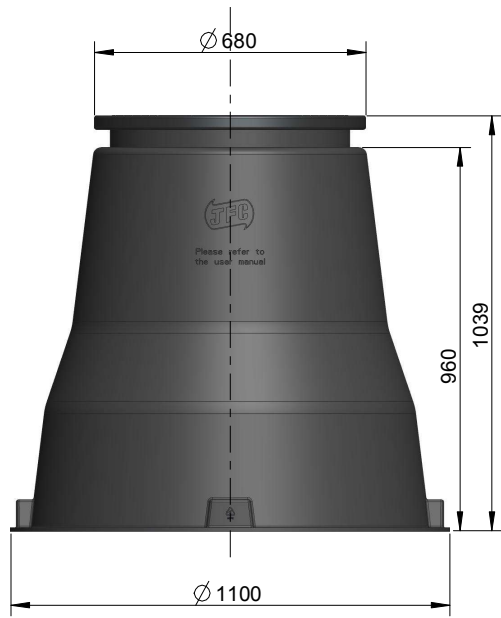

		JFC Polska Sp. Z o.o.			
		Description:			
		DW600			
004		Date:	Oct-07-15	Sheet:	1 of 2
003		Drawn by:	Lukasz Turski	Part Number:	SCH-600
002		Scale:	Not To Scale	Drw. Rev.:	000
001		Approved by:	---	Drawing Number:	SCH-600
000	Initial Drawing	Date:	00/00/00	<small>This document and its informational content are strictly confidential and are the sole property of JFC Polska Sp. Z o.o. and JFC Manufacturing Co. Ltd and may not be copied or reproduced in any form, without prior written consent of JFC Polska Sp. Z o.o. and JFC Manufacturing Co. Ltd.</small>	
Rev.	Description	Date			

DW600

DW600+

004		
003		
002		
001		
000	Initial Drawing	00/00/00
Rev.	Description	Date

	JFC Polska Sp. Z o.o.		
	Description: DW600/DW600+		
Date: Feb-25-16	Drawn by: Lukasz Turski	Sheet: 2 of 2	Part Number: SCH-600
Scale: Not To Scale	Approved by: ---	Drw. Rev: 000	Drawing Number: SCH-600
<small>This document and its informational content are strictly confidential and are the sole property of JFC Polska Sp. z o.o. and JFC Manufacturing Co. Ltd. and may not be copied or reproduced in any form, without prior written consent of JFC Polska Sp. z o.o. and JFC Manufacturing Co. Ltd.</small>			