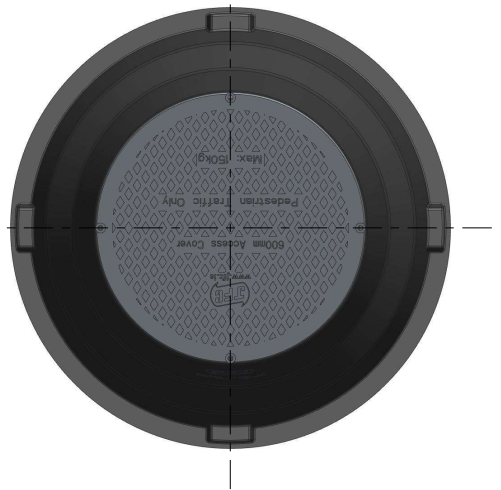

		JFC Polska Sp. Z o.o.			
		Description:			
		DW600			
004		Date:	Oct-07-15	Sheet:	1 of 2
003		Drawn by:	Lukasz Turski	Part Number:	SCH-600
002		Scale:	Not To Scale	Drw. Rev.:	000
001		Approved by:	---	Drawing Number:	SCH-600
000	Initial Drawing	Date:	00/00/00	<small>This document and its informational content are strictly confidential and are the sole property of JFC Polska Sp. Z o.o. and JFC Manufacturing Co. Ltd and may not be copied or reproduced in any form, without prior written consent of JFC Polska Sp. Z o.o. and JFC Manufacturing Co. Ltd.</small>	
Rev.	Description	Date			

DW600

DW600+

004		
003		
002		
001		
000	Initial Drawing	00/00/00
Rev.	Description	Date

	JFC Polska Sp. Z o.o.		
	Description: DW600/DW600+		
Date: Feb-25-16	Drawn by: Lukasz Turski	Sheet: 2 of 2	Part Number: SCH-600
Scale: Not To Scale	Approved by: ---	Drw. Rev: 000	Drawing Number: SCH-600
<small>This document and its informational content are strictly confidential and are the sole property of JFC Polska Sp. z o.o. and JFC Manufacturing Co. Ltd. and may not be copied or reproduced in any form, without prior written consent of JFC Polska Sp. z o.o. and JFC Manufacturing Co. Ltd.</small>			